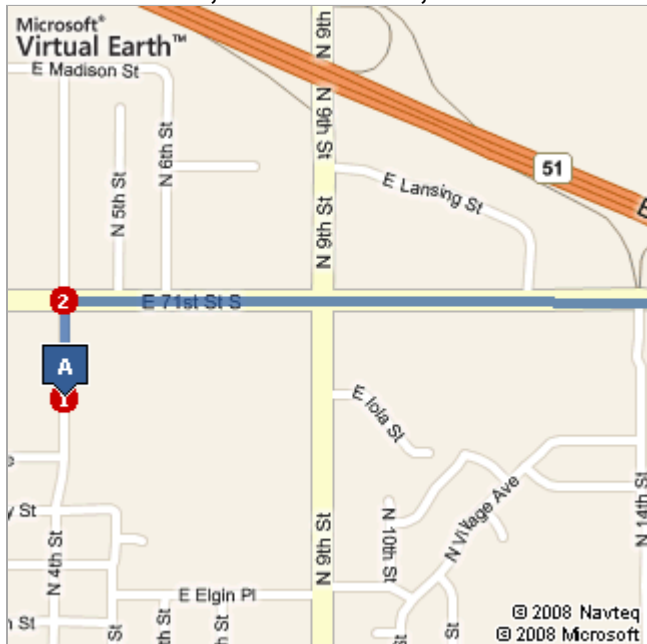

## Live Search Maps

A: **811 N 4th St, Broken Arrow, OK 74012-2653**  
 B: **4202 State Highway Dd, Marshfield, MO 65706-8725**  
 Trip: **206.7 mi, 3 hr 10 min**

Broken Arrow Church of Christ Outreach Center to BSA Camp Arrowhead, Marshfield, Missouri

 **FREE!** Use **Live Search 411** to find movies, businesses & more: **800-CALL-411.**

 <b>811 N 4th St, Broken Arrow, OK 74012-2653</b>	<b>A-B: 206.7 mi</b> 3 hr 10 min
1. Depart <b>N 4th St</b>	0.1 mi
 2. Turn <b>right</b> onto <b>E 71st St S / E Kenosha St</b>	2.7 mi
 3. Take ramp <b>left</b> for <b>Creek Tpke</b>  <i>Toll road</i>	8.1 mi
 4. Road name changes to <b>Will Rogers Tpke North</b>	0.2 mi
 5. Keep <b>straight</b> onto <b>I-44 North / Will Rogers Tpke East</b>	43.5 mi 37 min
 6. Bear <b>right</b> onto <b>Will Rogers Tpke</b>  <i>Stop for toll booth</i>	0.6 mi
 7. Bear <b>right</b> onto <b>I-44 / Will Rogers Tpke East</b>  <i>Entering Missouri</i>	144.2 mi 2 hr 2 min
 8. At exit <b>100</b> , take ramp <b>right</b> for <b>MO-38</b> toward <b>Marshfield</b>	0.2 mi
 9. Turn <b>right</b> onto <b>SR-38 / Spur Dr</b>	0.6 mi
 10. Turn <b>left</b> to stay on <b>SR-38 / W Washington St</b>	0.2 mi
 11. Keep <b>right</b> to stay on <b>SR-38 / W Jackson St</b>	0.7 mi
 12. Turn <b>right</b> to stay on <b>SR-38 / S Crittenden St</b>	0.8 mi
 13. Turn <b>left</b> onto <b>S Elm St</b>	0.2 mi
 14. Road name changes to <b>N Elm St</b>	0.1 mi
 15. Bear <b>right</b> onto <b>SR-DD</b>	4.4 mi
 16. Arrive at <b>4202 State Highway Dd</b> <i>The last intersection is MO-DD</i> <i>If you reach Lookin Up Dr, you've gone too far</i>	

Trip: 206.7 mi, 3 hr 10 min

This map is based on the map view in the browser window when you clicked Print.

**A: 811 N 4th St, Broken Arrow, OK 74012-2653**

**B: 4202 State Highway Dd, Marshfield, MO 65...**