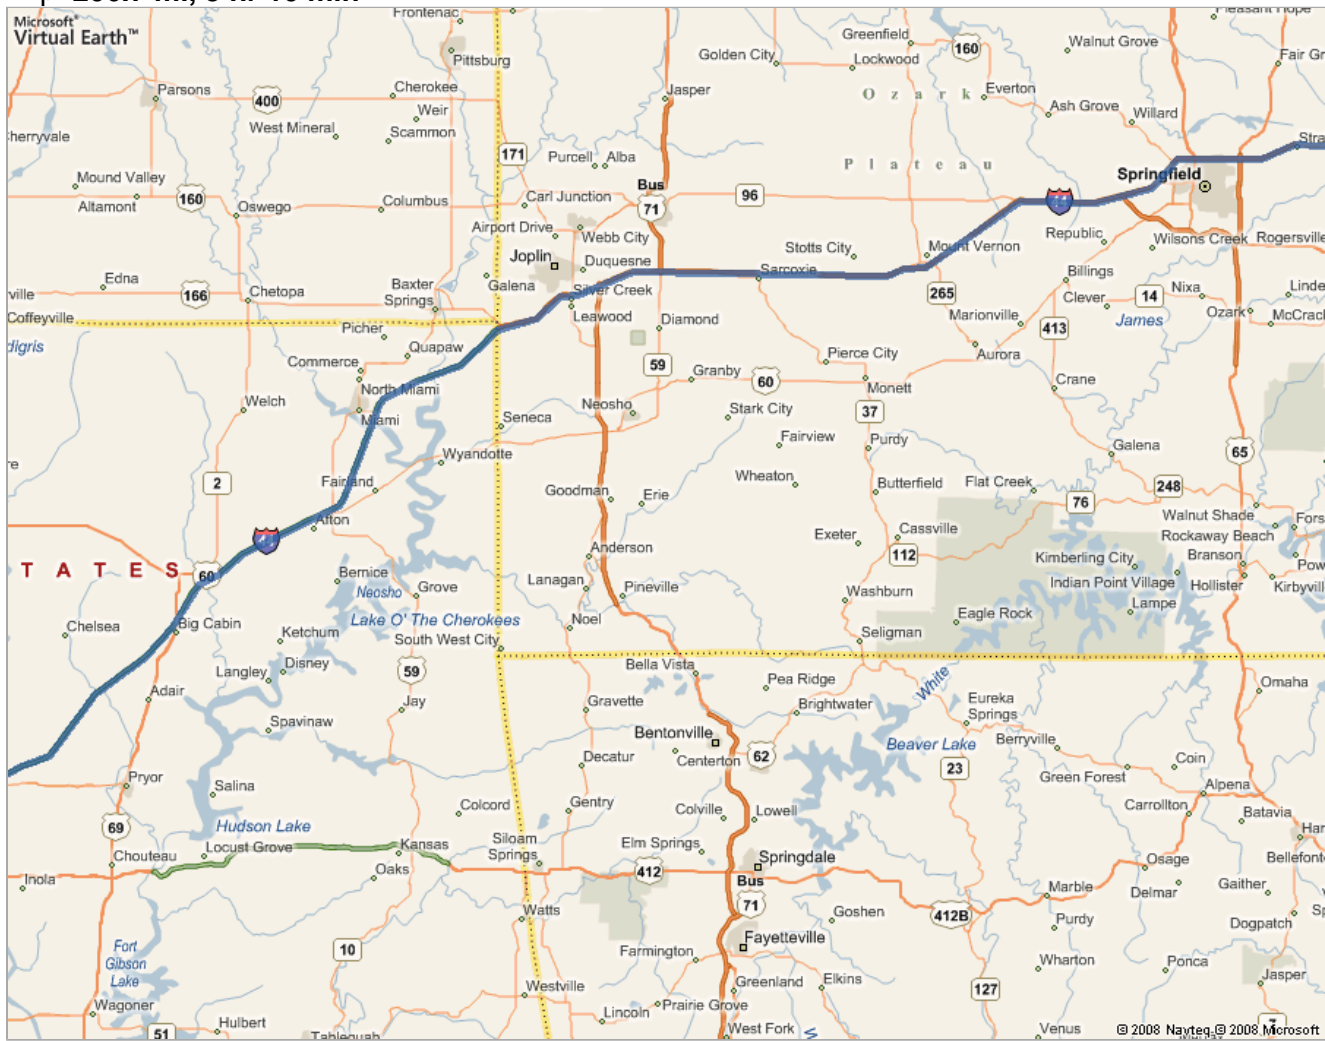

## Live Search Maps

A: **811 N 4th St, Broken Arrow, OK 74012-2653**  
 B: **4202 State Highway Dd, Marshfield, MO 65706-8725**  
 Trip: **206.7 mi, 3 hr 10 min**

Broken Arrow Church of Christ Outreach Center to BSA Camp Arrowhead, Marshfield, Missouri

 **FREE!** Use **Live Search 411** to find movies, businesses & more: **800-CALL-411.**

 <b>811 N 4th St, Broken Arrow, OK 74012-2653</b>	<b>A-B: 206.7 mi</b> 3 hr 10 min
1. Depart <b>N 4th St</b>	0.1 mi
 2. Turn <b>right</b> onto <b>E 71st St S / E Kenosha St</b>	2.7 mi
 3. Take ramp <b>left</b> for <b>Creek Tpke</b>  <i>Toll road</i>	8.1 mi
 4. Road name changes to <b>Will Rogers Tpke North</b>	0.2 mi
 5. Keep <b>straight</b> onto <b>I-44 North / Will Rogers Tpke East</b>	43.5 mi 37 min
 6. Bear <b>right</b> onto <b>Will Rogers Tpke</b>  <i>Stop for toll booth</i>	0.6 mi
 7. Bear <b>right</b> onto <b>I-44 / Will Rogers Tpke East</b>  <i>Entering Missouri</i>	144.2 mi 2 hr 2 min
 8. At exit <b>100</b> , take ramp <b>right</b> for <b>MO-38</b> toward <b>Marshfield</b>	0.2 mi
 9. Turn <b>right</b> onto <b>SR-38 / Spur Dr</b>	0.6 mi
 10. Turn <b>left</b> to stay on <b>SR-38 / W Washington St</b>	0.2 mi
 11. Keep <b>right</b> to stay on <b>SR-38 / W Jackson St</b>	0.7 mi
 12. Turn <b>right</b> to stay on <b>SR-38 / S Crittenden St</b>	0.8 mi
 13. Turn <b>left</b> onto <b>S Elm St</b>	0.2 mi
 14. Road name changes to <b>N Elm St</b>	0.1 mi
 15. Bear <b>right</b> onto <b>SR-DD</b>	4.4 mi
 16. Arrive at <b>4202 State Highway Dd</b> <i>The last intersection is MO-DD</i> <i>If you reach Lookin Up Dr, you've gone too far</i>	

Trip: 206.7 mi, 3 hr 10 min

This map is based on the map view in the browser window when you clicked Print.

**A: 811 N 4th St, Broken Arrow, OK 74012-2653**

**B: 4202 State Highway Dd, Marshfield, MO 65...**