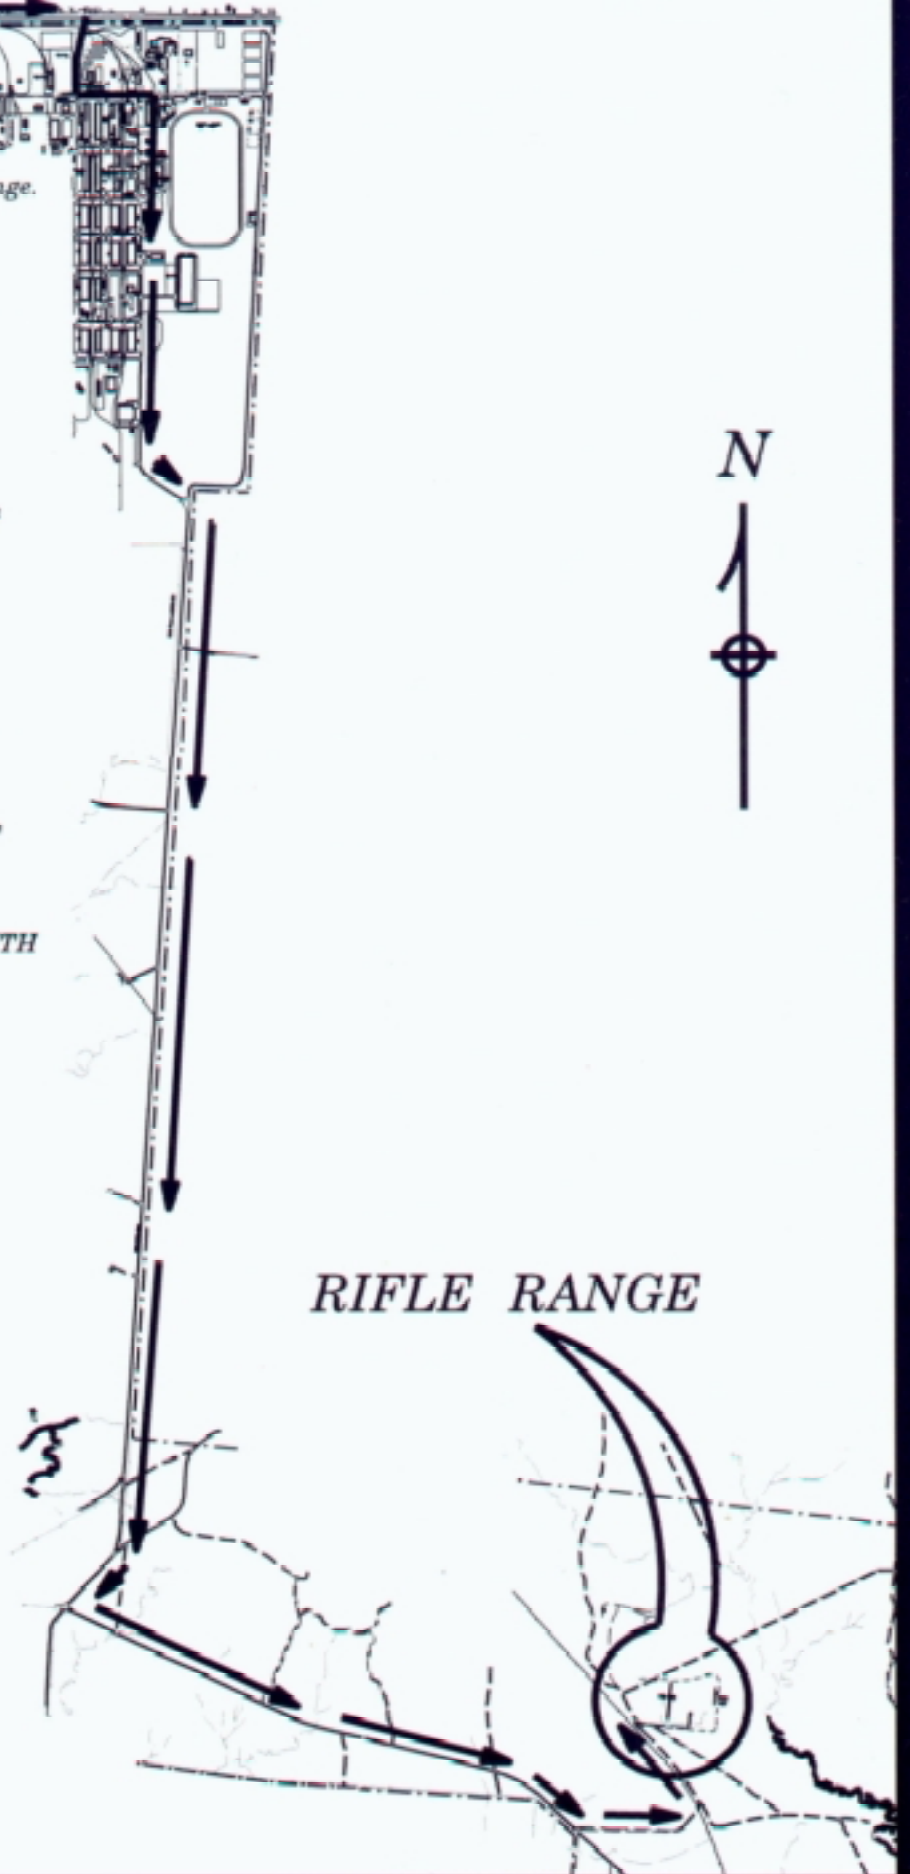

## EXIT 206

*Directions to Red River Army Depot Rifle Range.*

*Red River Army Depot is located approx. 17 miles west of Texarkana and 5 miles east of New Boston on Interstate 30.*

*From Interstate 30 take Exit 206 and Proceed South to Traffic Light on Hwy 82.*

*Turn LEFT on Hwy 82 for approx. 1.3 miles to the next Traffic Light.*

*Turn RIGHT at the Traffic Light to the East Gate of Red River Army Depot.*

*After Checking thru the East Gate, proceed South to the next Traffic Light.*

*Turn LEFT on TEXAS AVE proceed EAST 0.2 miles*

*Turn RIGHT on AVENUE K proceed SOUTH 4.1 MILES*

*Turn LEFT on ELLIOTT LAKE ROAD proceed SOUTH-EAST 1.5 MILES*

*Turn LEFT on RIFLE RANGE ROAD proceed EAST 0.7 miles to RANGE*